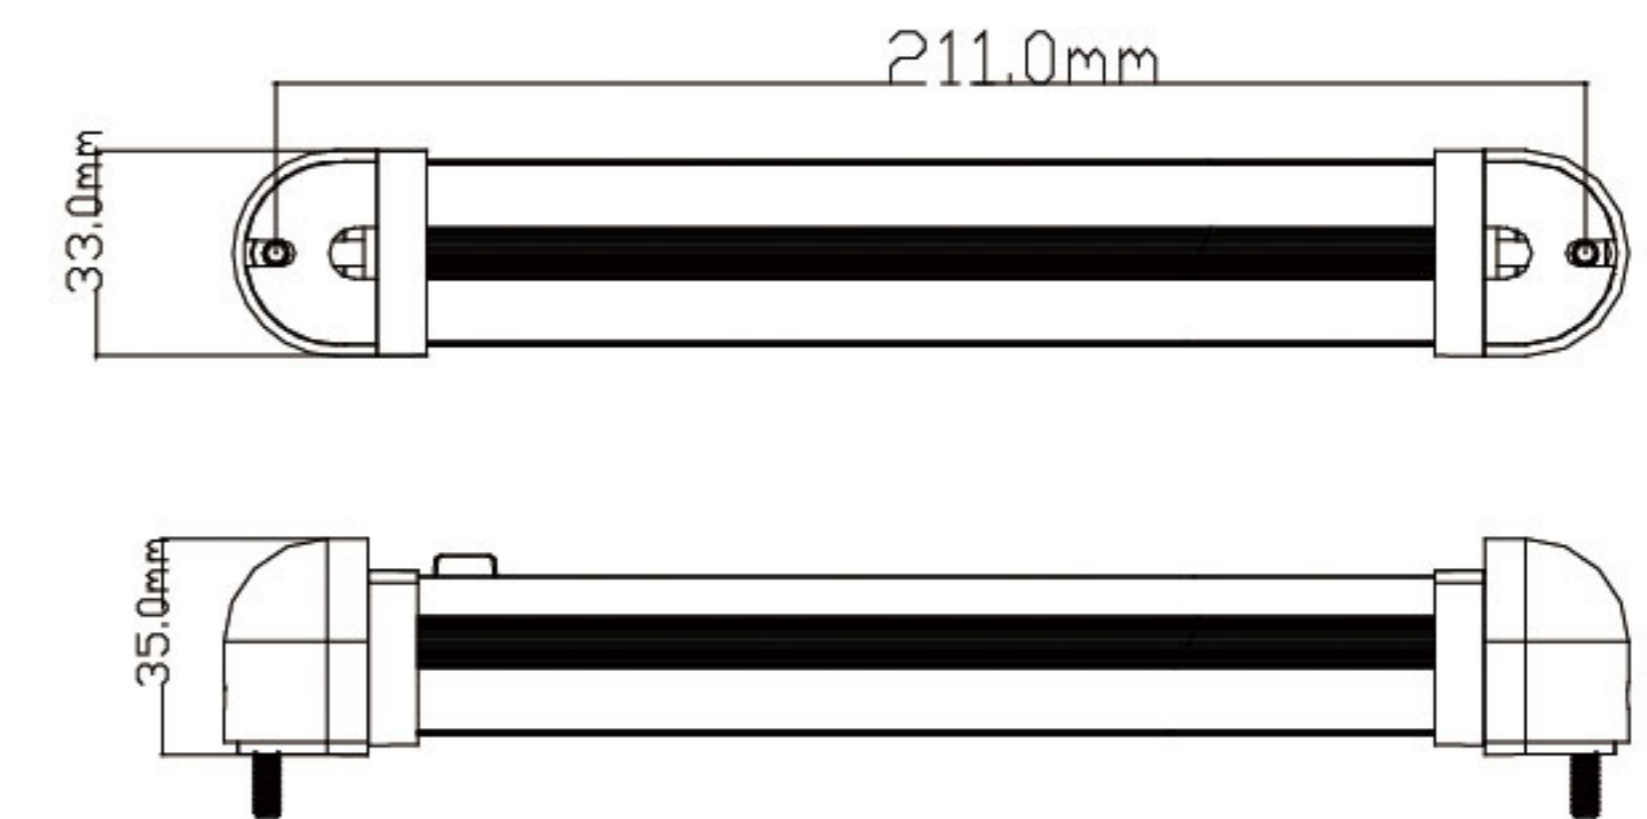

LED Interior Light

2 year warranty
Heavy Duty housing

Item No.: LWL116-2SMD
Name: LED interior light
Function: Interior Light
Size: 211x33x35mm
Voltage: 12&24 Multivolt
LED Qty: 21pcs SMD LEDs
Cable: 40cmx2x0.75 square mm wires
@ 12V: 0.131A
@24V: 0.066A

Item No.: LWL117-2SMD
Name: LED interior light
Function: Interior Light
Size: 347x33x35mm
Voltage: 12&24 Multivolt
LED Qty: 42pcs SMD LEDs
Cable: 40cmx2x0.75 square mm wires
@ 12V: 0.262A
@24V: 0.132A

Item No.: LWL118-2SMD
Name: LED interior light
Function: Interior Light
Size: 475x33x35mm
Voltage: 12&24 Multivolt
LED Qty: 60pcs SMD LEDs
Cable: 40cmx2x0.75 square mm wires
@ 12V: 0.35A
@24V: 0.171A