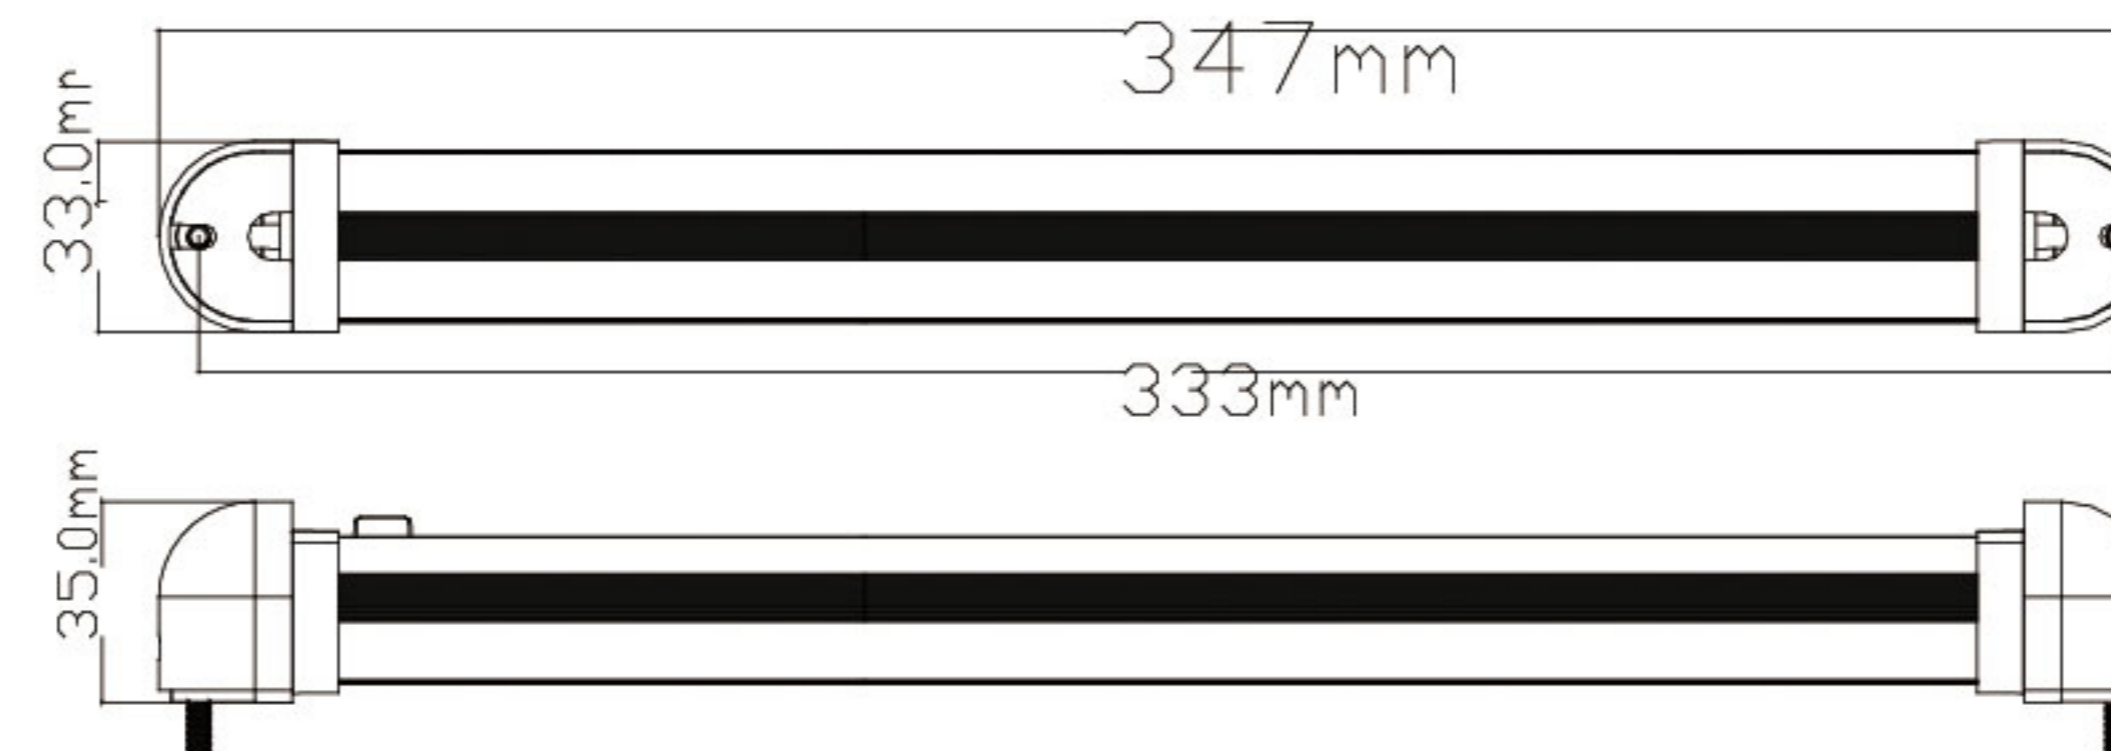

LED Interior Light

2 year warranty
Heavy Duty housing

Item No.: LWL116-2SMD
Name: LED interior light
Function: Interior Light
Size: 211x33x35mm
Voltage: 12&24 Multivolt
LED Qty: 21pcs SMD LEDs
Cable: 40cmx2x0.75 square mm wires
@ 12V: 0.131A
@24V: 0.066A

Item No.: LWL117-2SMD
Name: LED interior light
Function: Interior Light
Size: 347x33x35mm
Voltage: 12&24 Multivolt
LED Qty: 42pcs SMD LEDs
Cable: 40cmx2x0.75 square mm wires
@ 12V: 0.262A
@24V: 0.132A

Item No.: LWL118-2SMD
Name: LED interior light
Function: Interior Light
Size: 475x33x35mm
Voltage: 12&24 Multivolt
LED Qty: 60pcs SMD LEDs
Cable: 40cmx2x0.75 square mm wires
@ 12V: 0.35A
@24V: 0.171A